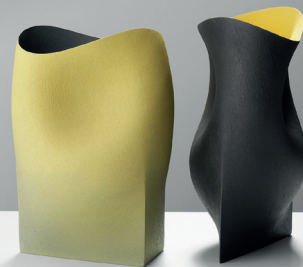

# 26 ART IN YEARS OF CLAY ONLINE SHOW

June 12th - 31st August 2020

Private Viewing June 11th

Don't miss out! We are bringing the Hatfield show into your living rooms, our online show is a great opportunity to buy unique ceramic pieces from across the UK and Europe.